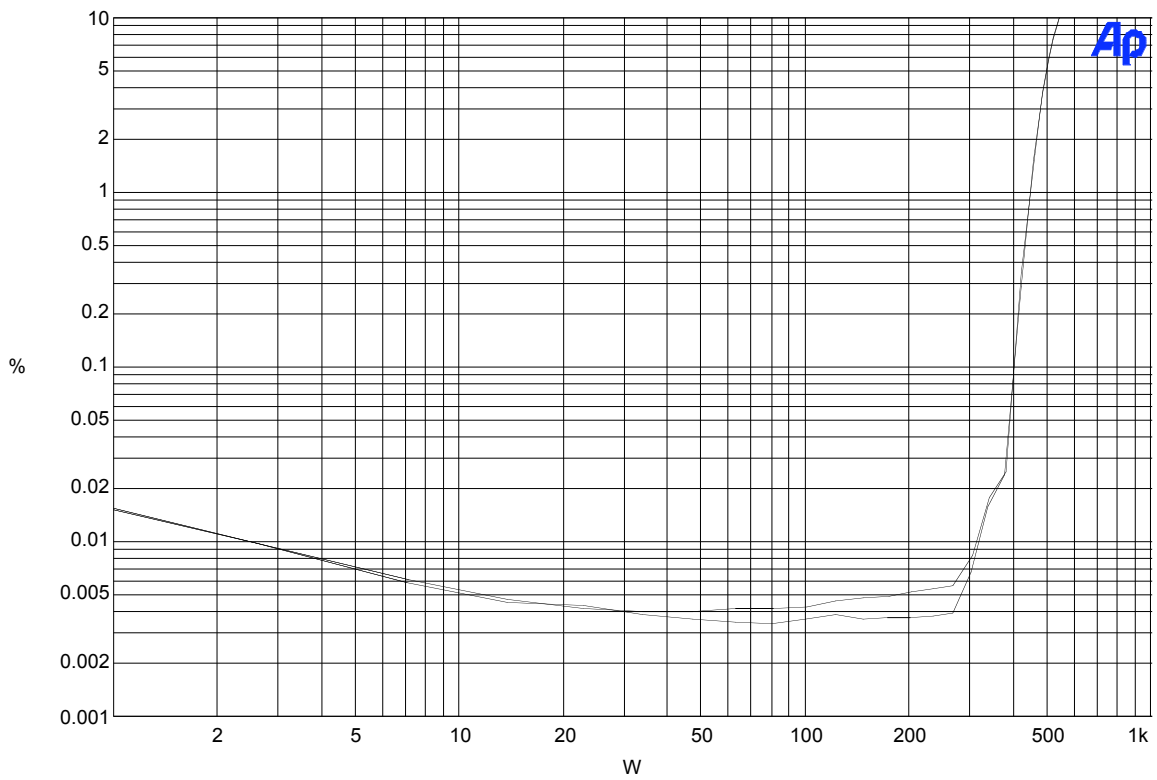

Bel Canto eVo2 bridged (8 ohm load)

Bel Canto eVo2 bridged (4 ohm load)